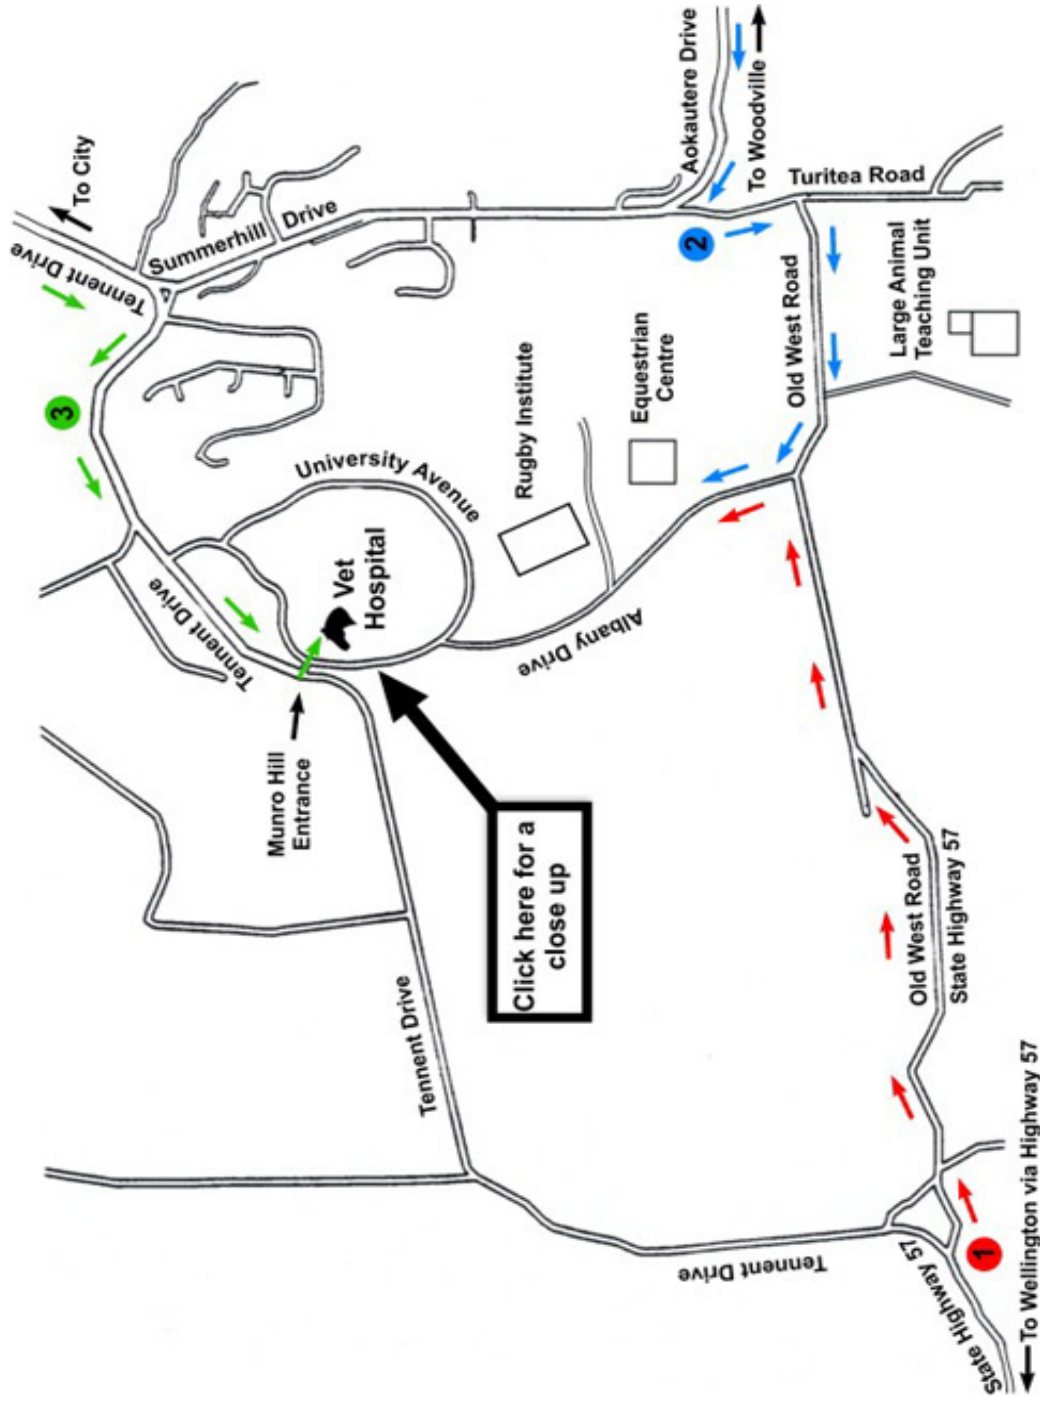

DIRECTIONS TO THE MASSEY UNIVERSITY VETERINARY TEACHING HOSPITAL

1. Vehicles travelling from the South should follow State Highway 57 onto Old West Road then on to Albany Drive, go to the end of the road and turn left onto University Avenue. Note: The Old West Road intersection (HW57) is approximately 1 km from the Linton Army Camp. To enter Old West Road you turn right from a right hand turn lane. At present this right hand turn is sign posted as HW57 to Woodville.

2. Vehicles travelling from Aokautere Drive onto Turitea Road, which sweeps around to the right onto Old West Road then onto Albany Drive, go to the end of this road and turn left onto University Avenue.

3. Vehicles travelling from the city can turn left into Munro Hill entrance but vehicles travelling from the South can no longer turn right into the entrance.

Albany Drive

Float Parking Area

Vet Clinic Reception

Munro Hill Entrance