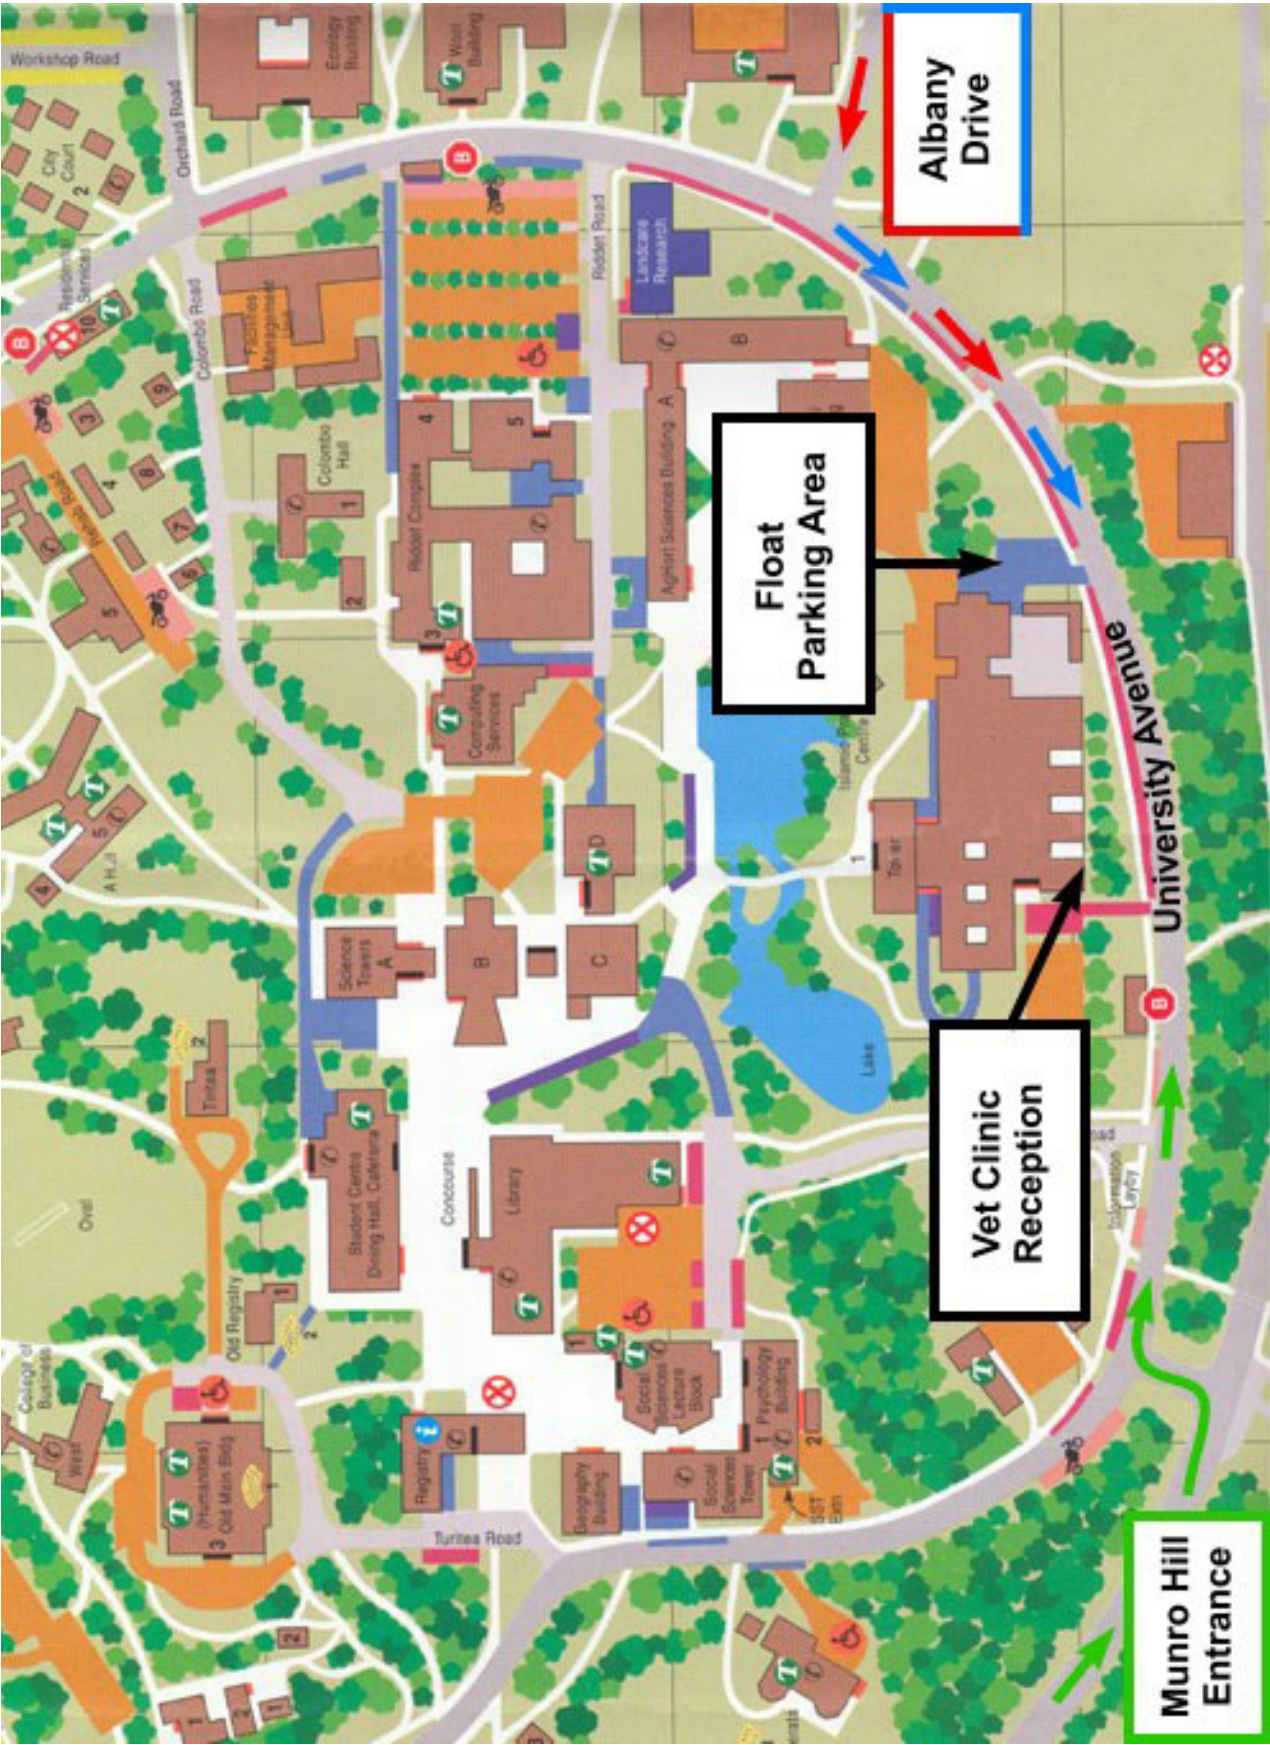

DIRECTIONS TO THE MASSEY UNIVERSITY VETERINARY TEACHING HOSPITAL

1. Vehicles travelling from the South should follow State Highway 57 onto Old West Road then on to Albany Drive, go to the end of the road and turn left onto University Avenue. Note: The Old West Road intersection (HW57) is approximately 1 km from the Linton Army Camp. To enter Old West Road you turn right from a right hand turn lane. At present this right hand turn is sign posted as HW57 to Woodville.

2. Vehicles travelling from Aokautere Drive onto Turitea Road, which sweeps around to the right onto Old West Road then onto Albany Drive, go to the end of this road and turn left onto University Avenue.

3. Vehicles travelling from the city can turn left into Munro Hill entrance but vehicles travelling from the South can no longer turn right into the entrance.

Albany Drive

Float Parking Area

Vet Clinic Reception

Munro Hill Entrance